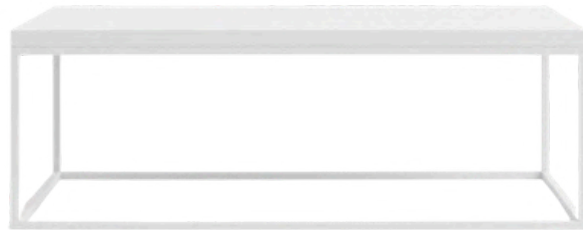

Dimension: 50 x 50 x 90 cm

COFFEE TABLES

A versatile coffee table
that pairs well with any
theme –

– and creates a
refined atmosphere.

Chrome Glass Square CT
Dimension: 60 x 60 x 42 cm

Chrome Glass Rectangle CT
Dimension: 120 x 60 x 42 cm

Luca High CT White
Dimension: D50 x H55 cm

Alpen Square CT White
Dimension: 60 x 60 x 45 cm

Alpen Rectangle CT White
Dimension: 120 x 60 x 45 cm

Side Box Stand White
Dimension: 30 x 70 x 60 cm

Alpen Square CT Black
Dimension: 60 x 60 x 45 cm