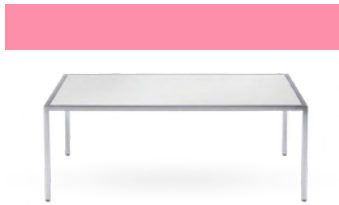

pres:t
EVENT RENTALS

Rent Now

Get Quote

CATALOGUE

**YOUR VISION,
OUR PERFECTION**

2026
V02

enquiry@preset.ae.....+971 56 302 6884