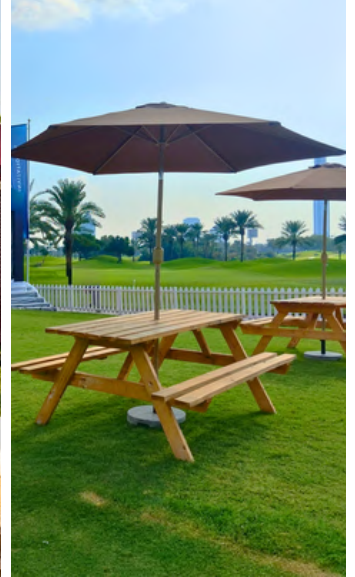

pres:t
EVENT RENTALS

Rent Now