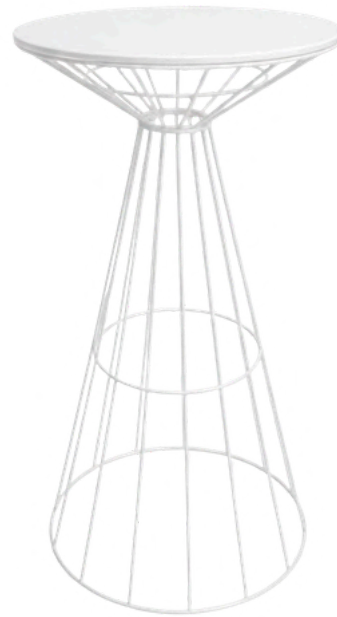

— where design, balance, and versatility meet to create effortless elegance.

Barrel White
Dimension: D60 x H90 cm

Barrel Assorted
Dimension: D60 x H90 cm

Curveline Cocktail Table White
Dimension: D70 x H110 cm

Curveline Cocktail Table Assorted
Dimension: D70 x H110 cm

Linea Round High Table
Dimension: D60 x H90 cm

Pallet High Table
Dimension: 60 x 60 x 110 cm

Curveline LED High Table
Dimension: D60 x H90 cm

Wire Cocktail Table Gold
Dimension: D60 x H110 cm

Wire Cocktail Table Black
Dimension: D60 x 110 cm

Wire Cocktail Table White
Dimension: D60 x 110 cm

Pallet Twin High Table
Dimension: 240 x 120 x 110 cm

BARSTOOLS

Our exclusive range of premium barstools is designed to elevate every event experience —

— from luxury weddings and rooftop receptions to corporate galas and exhibitions.

Noel Bar Chair Black

Dimension: 43 x 40 x 90-115 cm

Curl Bar Chair Black

Dimension: 35 x 45 x 57-77 cm

Ring Bar Stool White