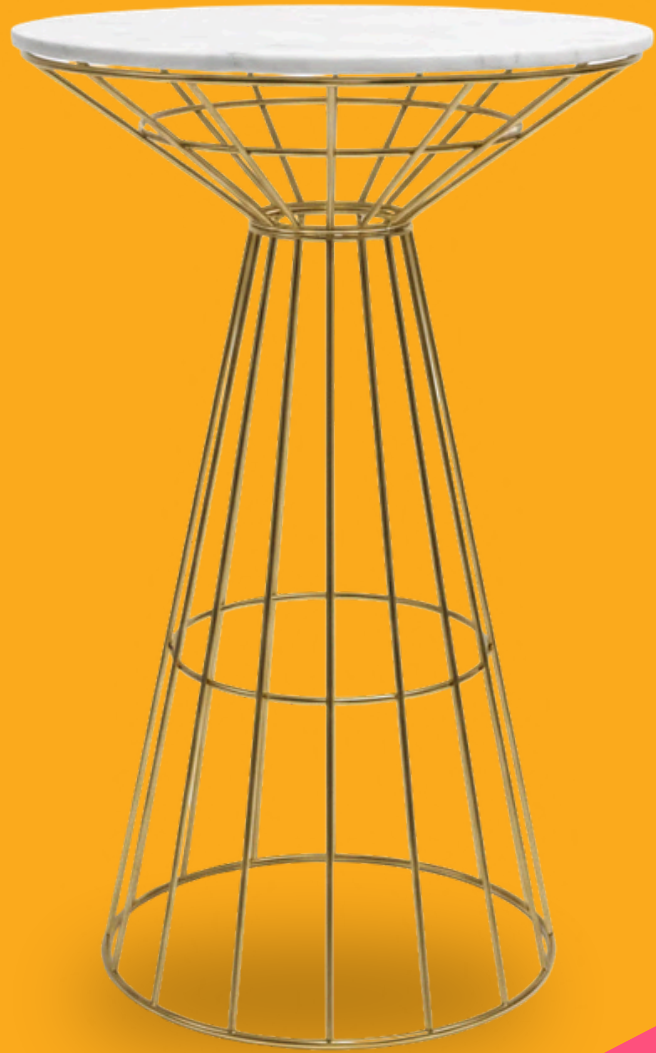

Crescent Curve Table White
Dimension: 163-260 x 75 x 75 cm

Classic Dining Table White
Dimension: 240 x 120 x 75 cm

Classic Dining Table Brown
Dimension: 240 x 120 x 75 cm

COCKTAIL TABLES

Cocktail table is thoughtfully curated to elevate gatherings —

— where design, balance, and versatility meet to create effortless elegance.

Barrel White
Dimension: D60 x H90 cm

Barrel Assorted
Dimension: D60 x H90 cm

Curveline Cocktail Table White
Dimension: D70 x H110 cm

Curveline Cocktail Table Assorted
Dimension: D70 x H110 cm

Linea Round High Table
Dimension: D60 x H90 cm

Pallet High Table
Dimension: 60 x 60 x 110 cm

Curveline LED High Table
Dimension: D60 x H90 cm

Wire Cocktail Table Gold
Dimension: D60 x H110 cm