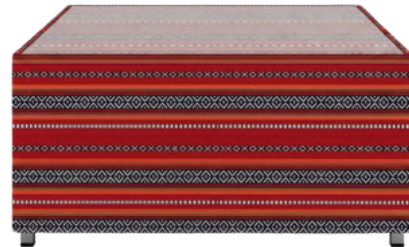

Majlis Carpet Red 3
Dimension: 2mt x 3mt

Cuboid One Seater
Majlis Sofa

Dimension:
60 x 80 x 85 cm

Cuboid Two Seater
Majlis Sofa

Dimension:
120 x 80 x 85 cm

Cuboid Three Seater Majlis
Sofa

Dimension:
180 x 80 x 85 cm

Navaro One Seater Majlis Sofa

Dimension: 80 x 75 x 78 cm

Navaro Two Seater Majlis Sofa

Dimension: 180 x 80 x 78 cm

Low sitting Majlis Setup

Dimension: Mix

Cuboid Square Majlis Coffee Table

Dimension: 100 x 100 x 45 cm