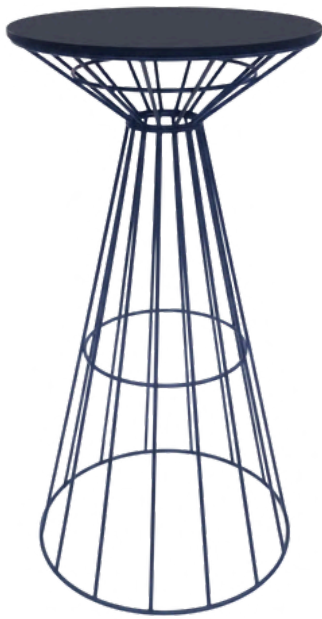

— where design, balance, and versatility meet to create effortless elegance.

Barrel White
Dimension: D60 x H90 cm

Barrel Assorted
Dimension: D60 x H90 cm

Curveline Cocktail Table White
Dimension: D70 x H110 cm

Curveline Cocktail Table Assorted
Dimension: D70 x H110 cm

Linea Round High Table
Dimension: D60 x H90 cm

Pallet High Table
Dimension: 60 x 60 x 110 cm

Curveline LED High Table
Dimension: D60 x H90 cm

Wire Cocktail Table Gold
Dimension: D60 x H110 cm

Wire Cocktail Table Black
Dimension: D60 x 110 cm

Wire Cocktail Table White
Dimension: D60 x 110 cm

Pallet Twin High Table
Dimension: 240 x 120 x 110 cm

BARSTOOLS

Our exclusive range of premium barstools is designed to elevate every event experience —

— from luxury weddings and rooftop receptions to corporate galas and exhibitions.

Noel Bar Chair Black

Dimension: 43 x 40 x 90-115 cm

Curl Bar Chair Black

Dimension: 35 x 45 x 57-77 cm

Ring Bar Stool White