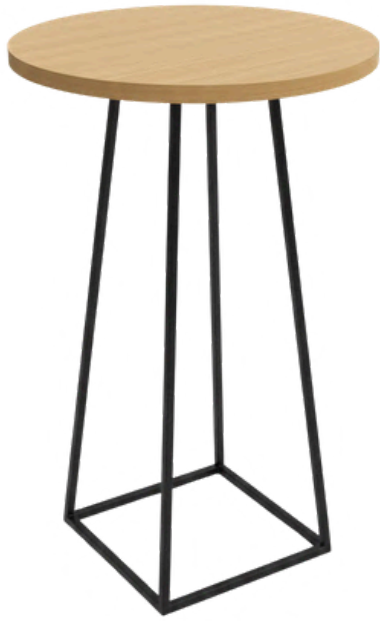

— where design, balance, and versatility meet to create effortless elegance.

Barrel White
Dimension: D60 x H90 cm

Barrel Assorted
Dimension: D60 x H90 cm

Curveline Cocktail Table White
Dimension: D70 x H110 cm

Curveline Cocktail Table Assorted
Dimension: D70 x H110 cm

Linea Round High Table
Dimension: D60 x H90 cm

Pallet High Table
Dimension: 60 x 60 x 110 cm

Curveline LED High Table
Dimension: D60 x H90 cm

Wire Cocktail Table Gold
Dimension: D60 x H110 cm